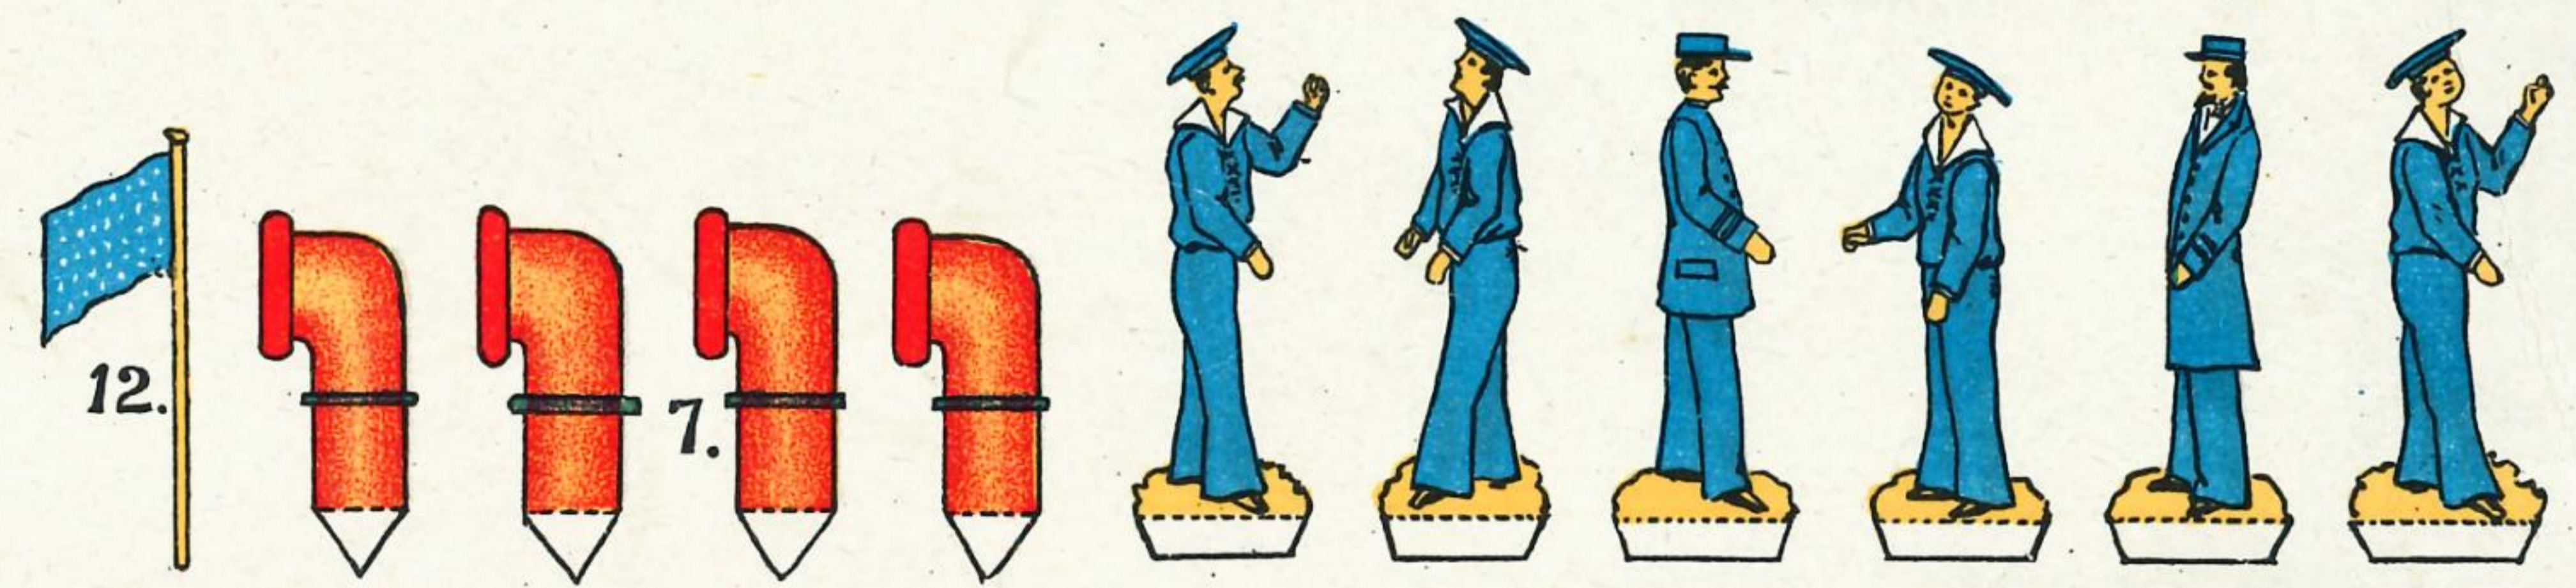

U.S. CRUISER OLYMPIA.
INSTRUCTIONS.
 CUT ON HEAVY OUTLINE AND SCORE WELL ON DOTTED LINE. USE LIQUID GLUE. ROLL SMOKE STACKS AND TURRETTS ON A PENCIL.
 1 HULL AND DECK 7 AIR SHAFTS
 2 LOWER DECK 8 SMOKE STACKS
 3 UPPER DECK 9 FORE SAILS
 4 TURRETTS 10 MAIN SAILS
 5 LIFE BOATS 11 PILOT HOUSE
 6 BOAT CRADLES 12 FLAGS

U.S. CRUISER OLYMPIA.